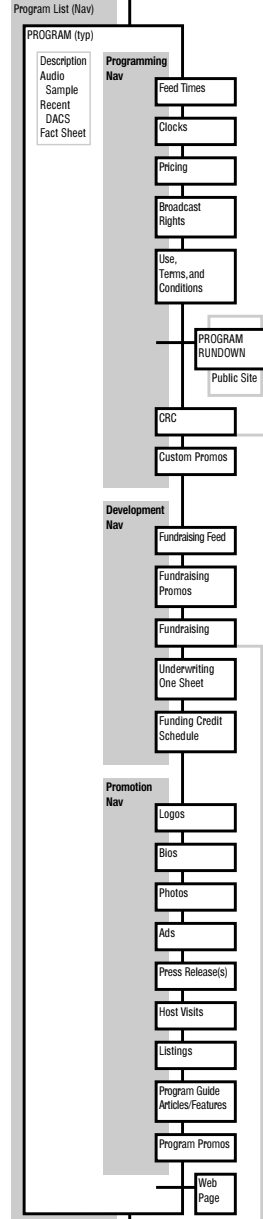

Main Navigation

PROGRAM INFORMATION & SUPPORT

LISTENER SERVICES

NPR POLICIES & PROCEDURES

AUDIENCE & PROGRAM RESEARCH

FUNDRAISING

NATIONAL AFFAIRS & INDUSTRY NEWS

PUBLIC RADIO CONFERENCE

Online Resources

Specific Contacts

Map Legend